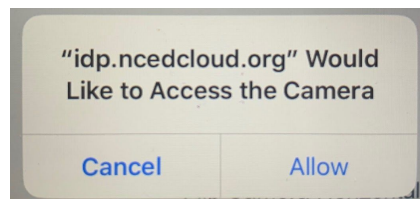

Welcome to your new device! Let's get you started.

1 - Please launch the Safari app at the bottom of your screen

2 - In the address bar, please type myncedcloud.org

3 - Please find the button that will scan your child's QR Code

4 - Allow access to the camera

5 - Scan your child's QR Code

6 - Click on Clever

7 - Click on Login with NCEdCloud and have fun!

Some apps on the device might require a login and password. Please contact your child's teacher for that information.