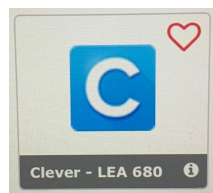

Welcome to your new device! Let's get you started.

1 - Please launch the Safari app at the bottom of your screen

2 - In the address bar, please type myncedcloud.org

3 - Please find the button that will scan your child's QR Code

4 - Allow access to the camera

5 - Scan your child's QR Code

6 - Click on Clever

7 - Click on Login with NCEdCloud and have fun!

Some apps on the device might require a login and password. Please contact your child's teacher for that information.