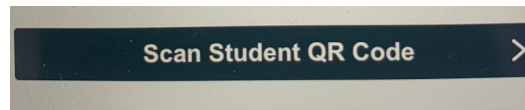

Welcome to your new device! Let's get you started.

1 - Please launch the Safari app at the bottom of your screen

2 - In the address bar, please type myncedcloud.org

3 - Please find the button that will scan your child's QR Code